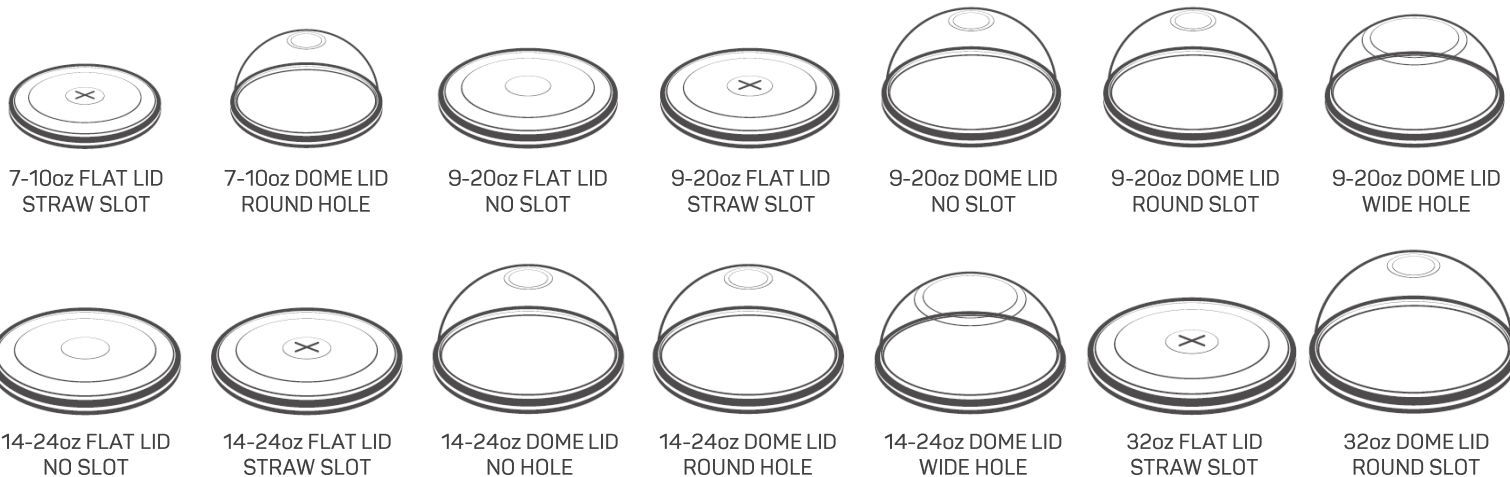

PERFECT FOR YOUR SERVING NEEDS

Ranging from 7 to 32 oz (13 sizes), the glass-like clarity of VG PET clear cups allow the appeal of your food and drink to shine through. Made of crack-resistant PET, these cups have outstanding strength that is durable yet flexible.

Whether for iced beverages, smoothies, frozen drinks, on-the-go snacks or parfaits, they give your product that high-end look and feel.

You can also create new food combinations with cup inserts. A great add-on solution for deli, supermarket, or convenience store.

PET CLEAR CUP

6 color UV offset custom printing with food-grade ink available

| Cup Size | Dia. (mm / in.) | Packing QTY. | Carton Size (mm) | Carton (cu.ft.) | Carton G.W. (kg / lb) |
|-------------|-----------------|--------------|------------------|-----------------|-----------------------|
| 78- 7oz | Ø 78 / 3.07" | 1,000 | 400 x 320 x 330 | 1.49 | 7.74 / 17.06 |
| 78- 8oz | Ø 78 / 3.07" | 1,000 | 400 x 320 x 420 | 1.90 | 6.57 / 14.48 |
| 78- 10oz | Ø 78 / 3.07" | 1,000 | 400 x 320 x 440 | 1.99 | 7.85 / 17.31 |
| 92- 9oz | Ø 92 / 3.62" | 1,000 | 476 x 386 x 370 | 2.40 | 9.81 / 21.64 |
| 92- 11oz | Ø 92 / 3.62" | 1,000 | 476 x 386 x 440 | 2.85 | 10.90 / 24.03 |
| 92- 12oz | Ø 92 / 3.62" | 1,000 | 476 x 386 x 455 | 2.95 | 12.12 / 26.71 |
| 92- 16oz | Ø 92 / 3.62" | 1,000 | 476 x 386 x 565 | 3.67 | 13.85 / 30.53 |
| 92- 20oz | Ø 92 / 3.62" | 600 | 566 x 386 x 400 | 3.09 | 10.71 / 23.60 |
| 98- 14oz | Ø 98 / 3.86" | 1,000 | 506 x 403 x 400 | 2.88 | 12.92 / 28.48 |
| 98- 16oz | Ø 98 / 3.86" | 1,000 | 506 x 403 x 405 | 2.92 | 15.03 / 33.14 |
| 98- 20oz | Ø 98 / 3.86" | 1,000 | 506 x 403 x 420 | 3.02 | 16.45 / 36.27 |
| 98- 24oz | Ø 98 / 3.86" | 600 | 400 x 300 x 480 | 2.03 | 10.37 / 22.86 |
| 107- 32oz | Ø 107 / 4.21" | 500 | 565 x 455 x 450 | 4.08 | 13.54 / 29.85 |
| Insert 4 oz | Ø 92 / 3.62" | 1,000 | 468 x 380 x 269 | 1.69 | 3.68 / 8.12 |
| Insert 5 oz | Ø 98 / 3.86" | 1,000 | 510 x 215 x 310 | 1.20 | 4.07 / 8.96 |